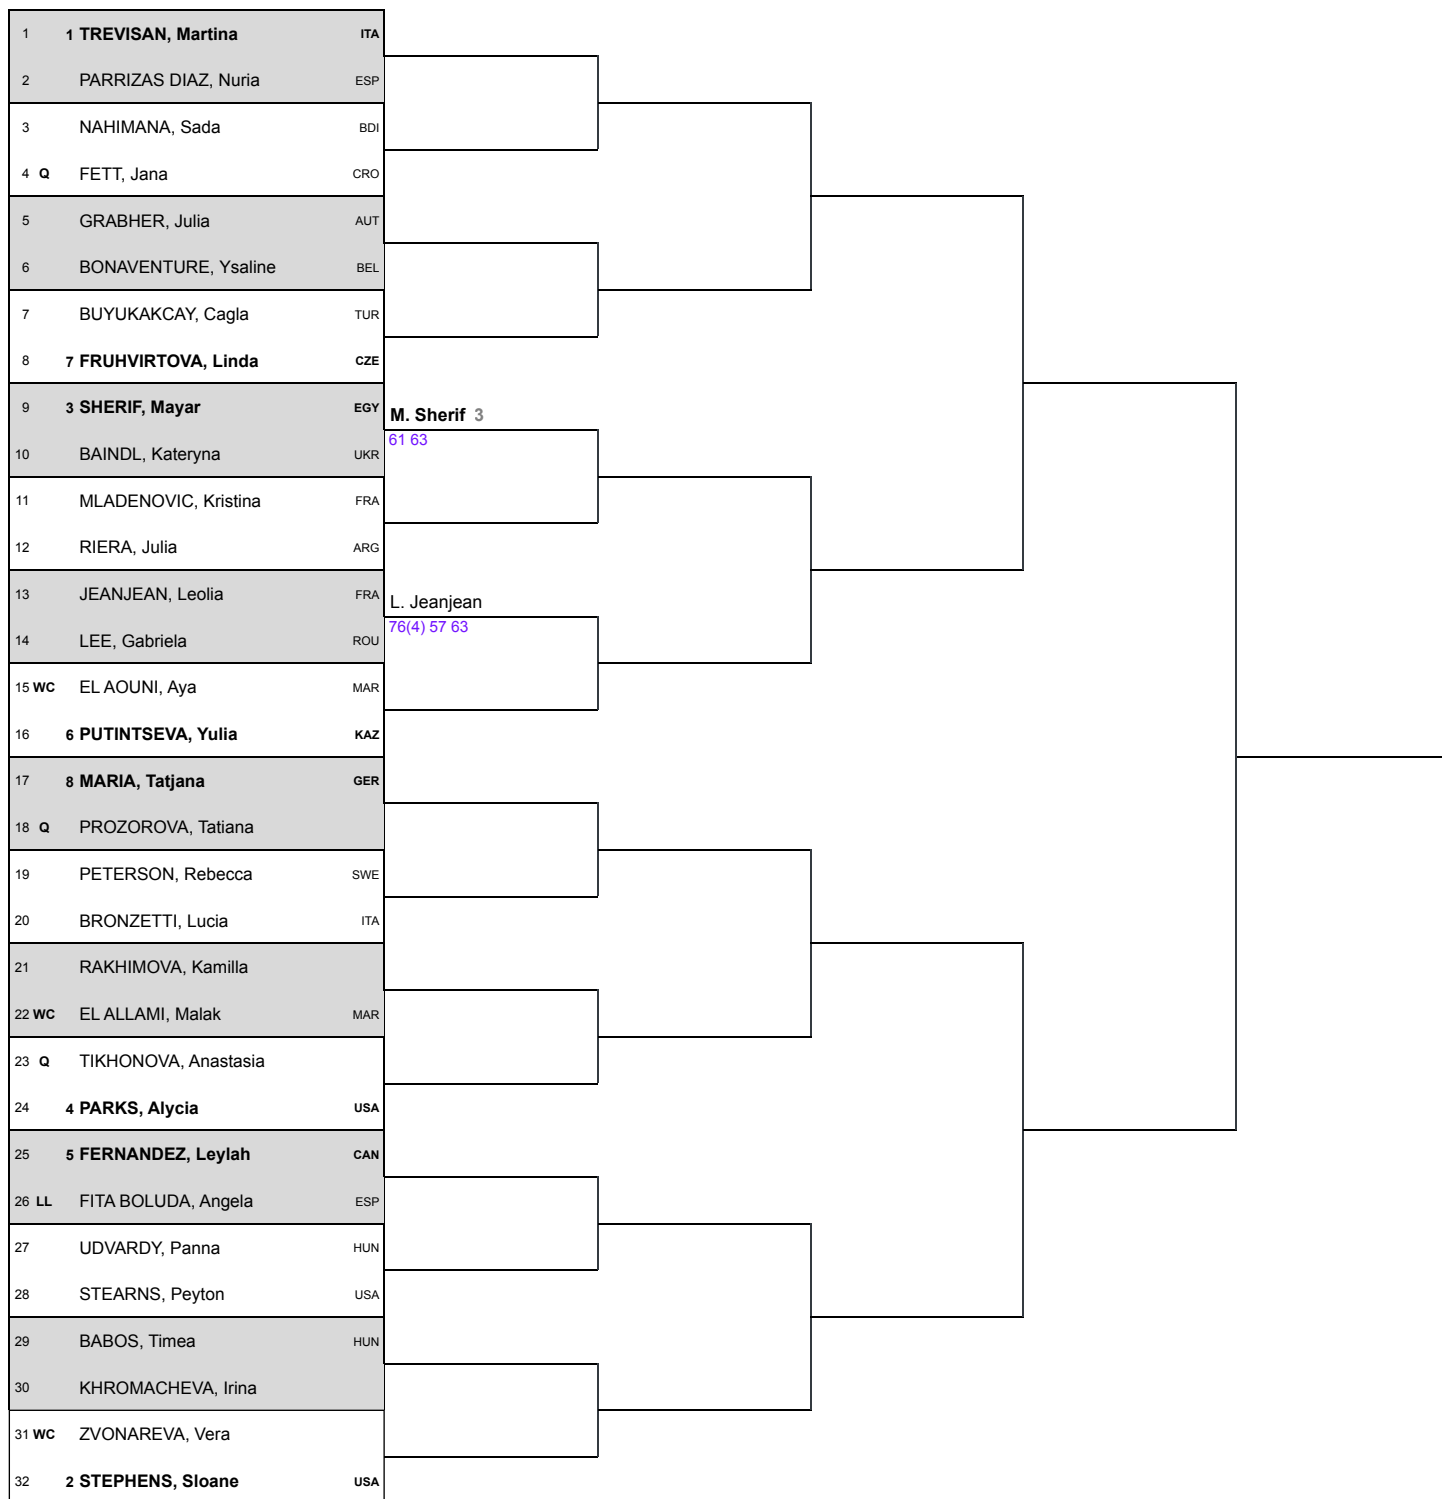

SINGLES MAIN DRAW

Round of 32		Round of 16		Quarterfinals		Semifinals		Final		Winner	
\$ 2,930	1 pt	\$ 4,220	30 pt	\$ 6,417	60 pt	\$ 11,275	110 pt	\$ 20,226	180 pt	\$ 34,228	280 pt

WTA Supervisor

M. Chahir Fitouhi

RELEASED

21 May 2023 9:11 PM

Seeded players

PLAYER	RANK
1. TREVISAN, Martina	18
2. STEPHENS, Sloane	36
3. SHERIF, Mayar	43
4. PARKS, Alycia	49
5. FERNANDEZ, Leylah	50
6. PUTINTSEVA, Yulia	51
7. FRUHVIRTOVA, Linda	55
8. MARIA, Tatjana	63